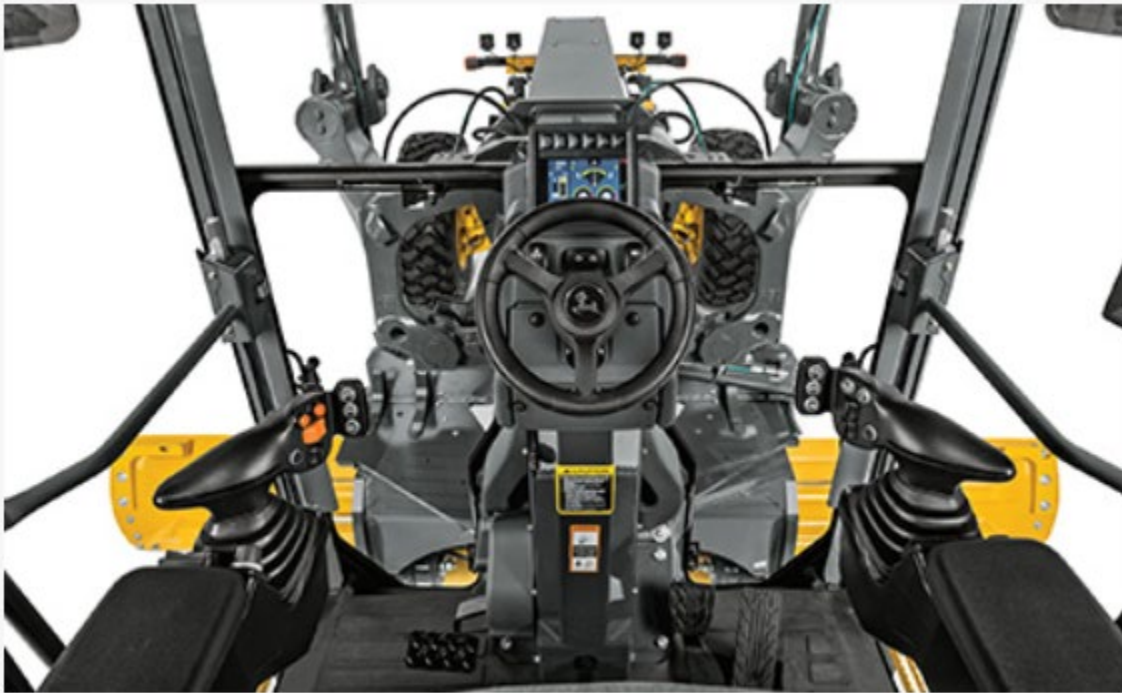

John Deere 872GP Divisional Motor Grader

Dual-joystick controls

Easy access maintenance

Premium circle

Left side: Daily service points

Right side: Periodic maintenance