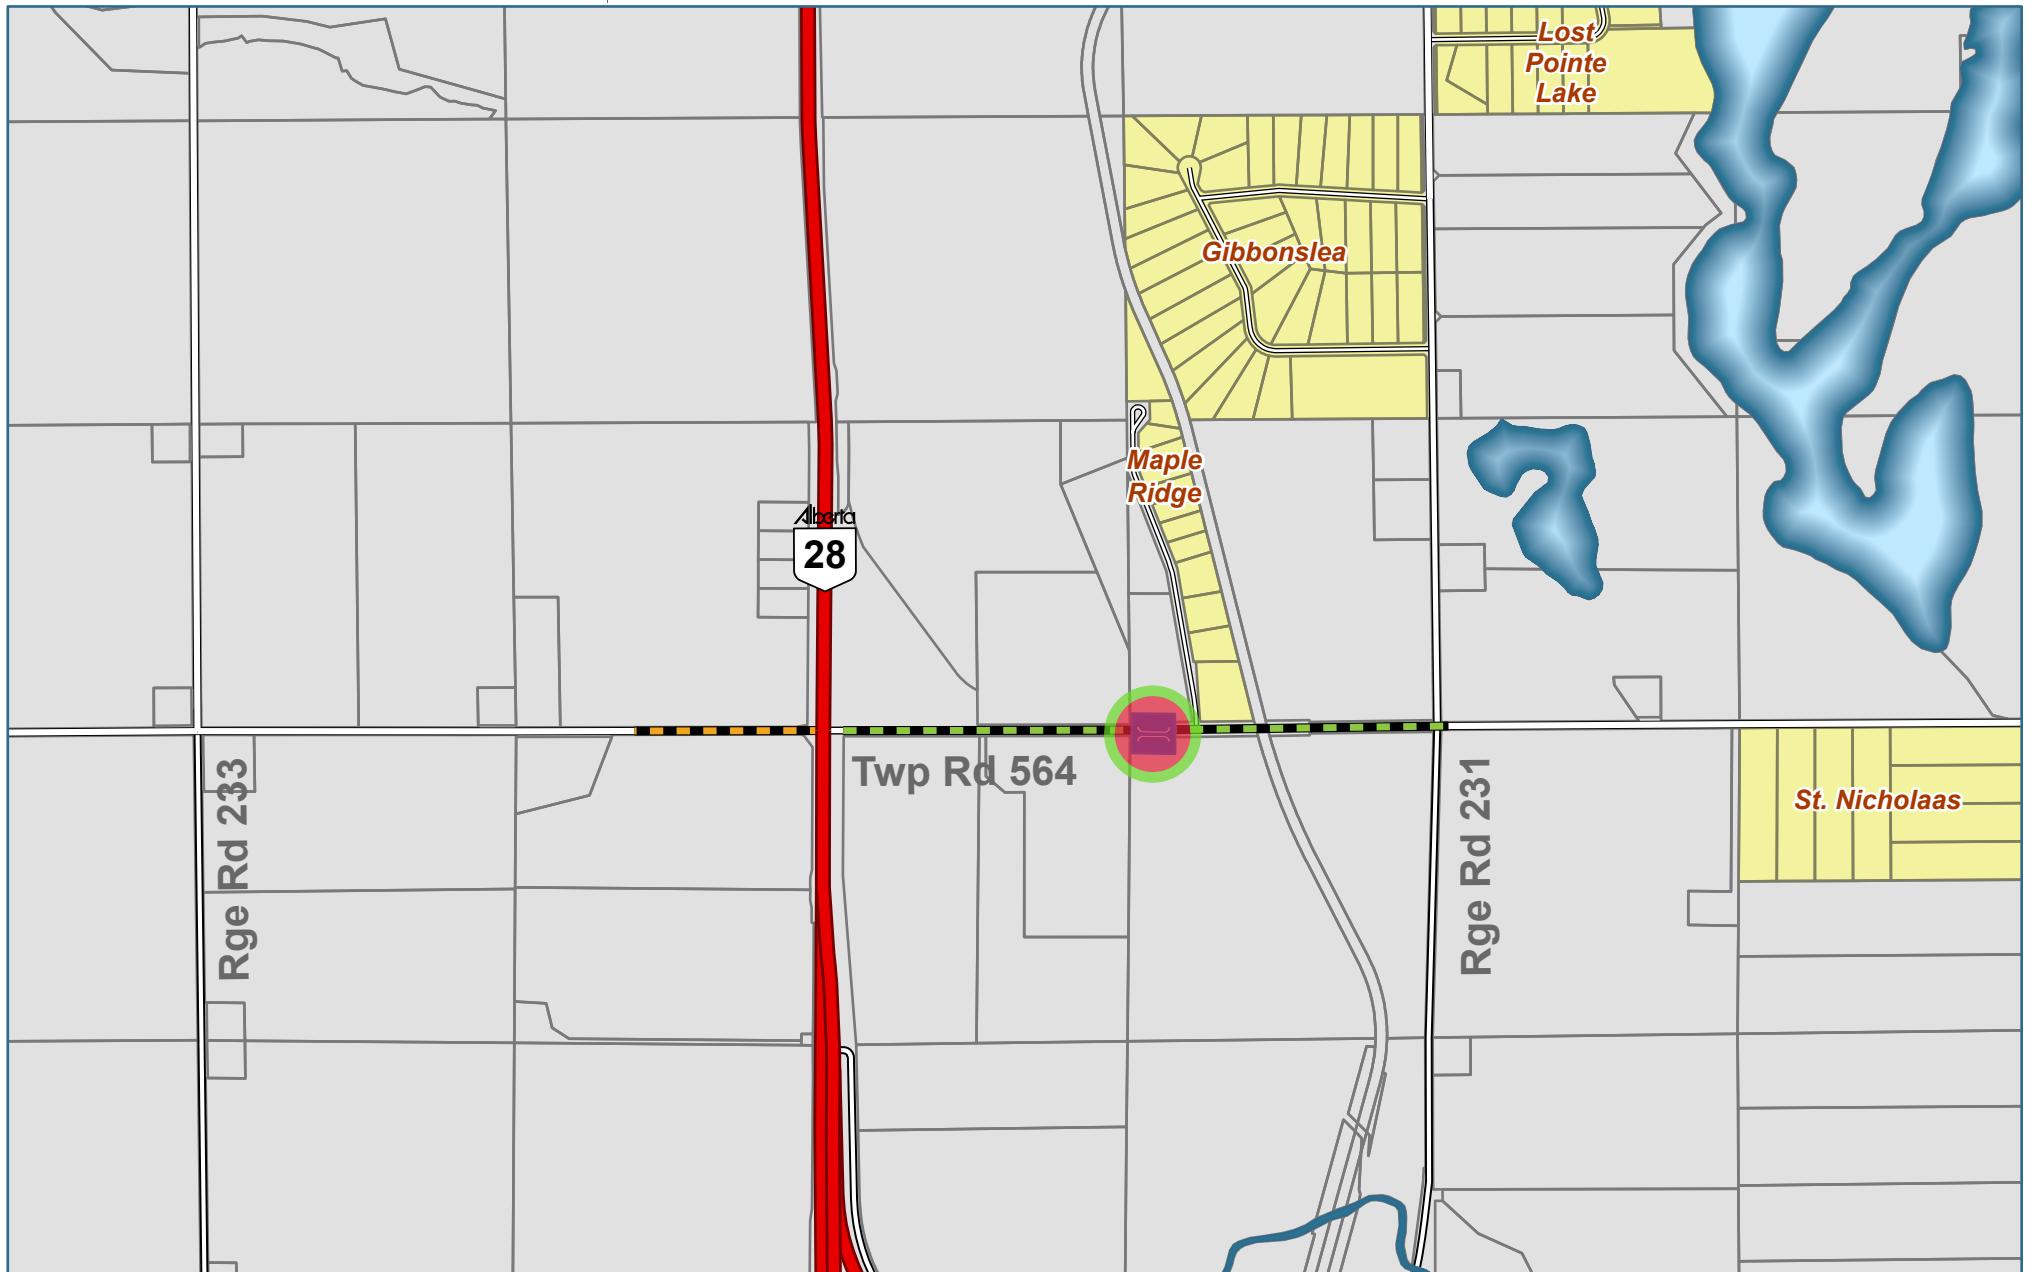

Location Map - BF 00889 Township Road 564

NAD 1983 10TM AEP Resource

Disclaimer: The information on these maps is based on the most Current information available to SCGIS.
The information on this map is not intended to replace engineering, financial or primary records research

- Township Rd 564 - Goose Hummock Golf Course Entrance to Hwy 28 - .5km
- Township Rd 564 - Hwy 28 to Range Rd 231- 1.6km
- Bridge