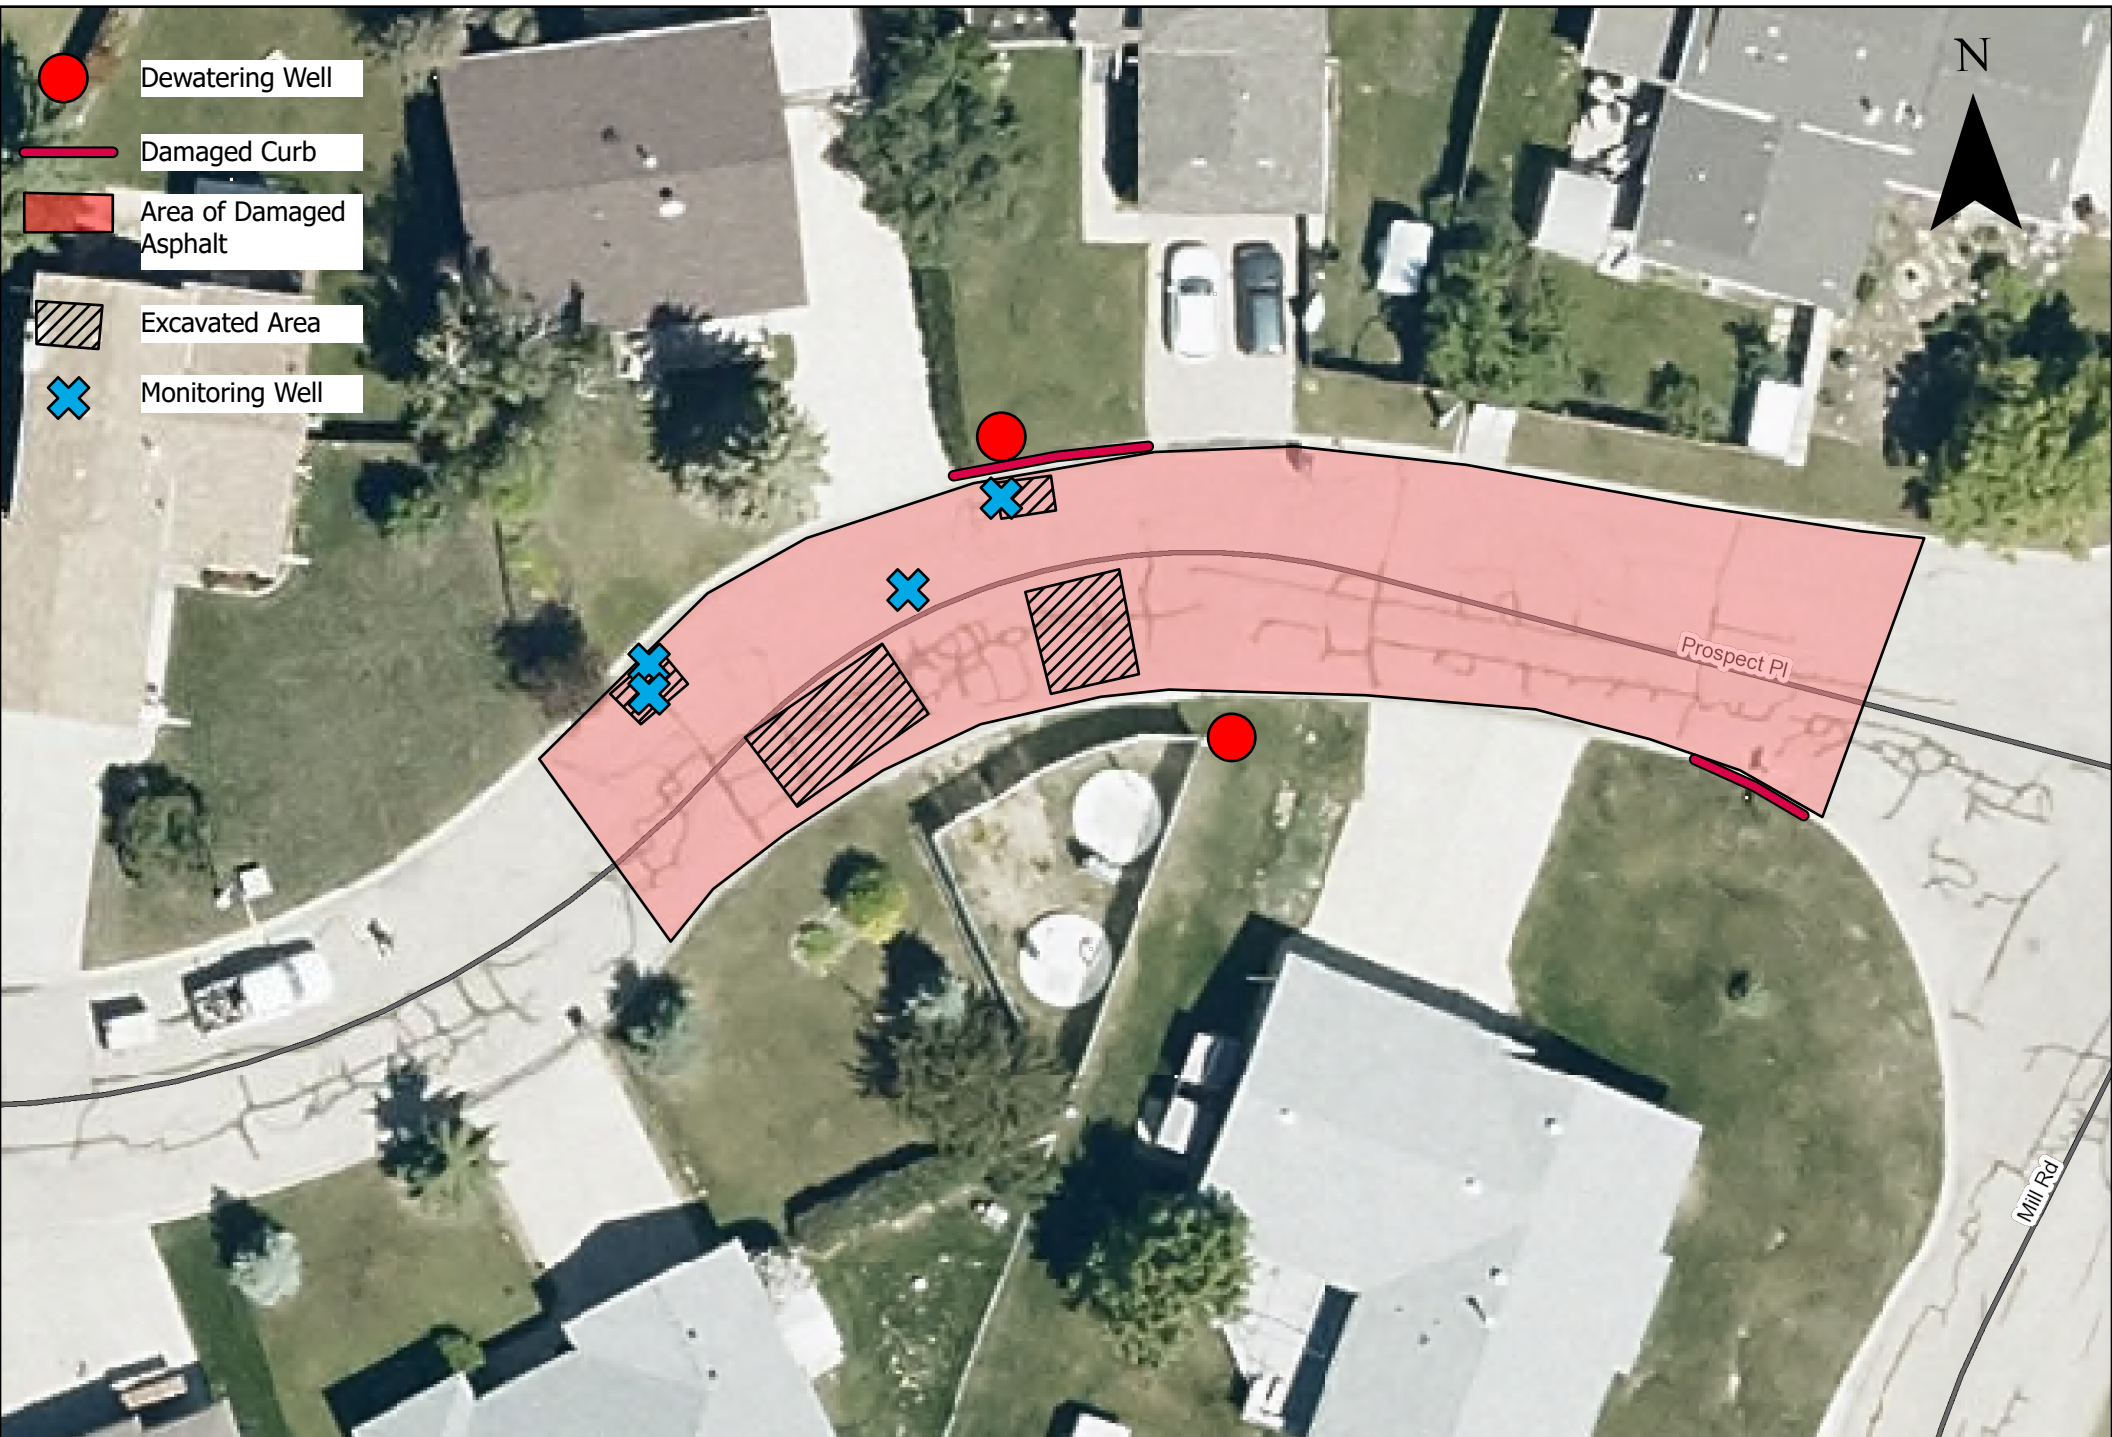

LOCATION MAP - ESTATE WAY ROAD

NOTE: AIR PHOTO FROM GOOGLE EARTH APRIL 29, 2021

	CLIENT: 	AREA PLAN			
		PROPOSED ESTATES WAY ROAD REHABILITATION ESTATES WAY, STURGEON COUNTY, ALBERTA			
		DRAWN: JK	CHK'D.: AF	REV #: 0	DATE: SEPTEMBER 2022
		SCALE: NTS	JOB NO. ED2588		DRAWING NO. FIGURE 1

Location Map - BF 00889 Township Road 564

NAD 1983 10TM AEP Resource

Disclaimer: The information on these maps is based on the most Current information available to SCGIS.
The information on this map is not intended to replace engineering, financial or primary records research

Date Saved: Thursday, February 23, 2023 | User Name: pschmidthies | Document Path: G:\GIS_Files\Maps and MXDs\Engineering\Location Plan Maps\LocationMapTwpRd564.aprx

-  Township Rd 564 - Goose Hummock Golf Course Entrance to Hwy 28 - .5km
-  Township Rd 564 - Hwy 28 to Range Rd 231- 1.6km
-  Bridge